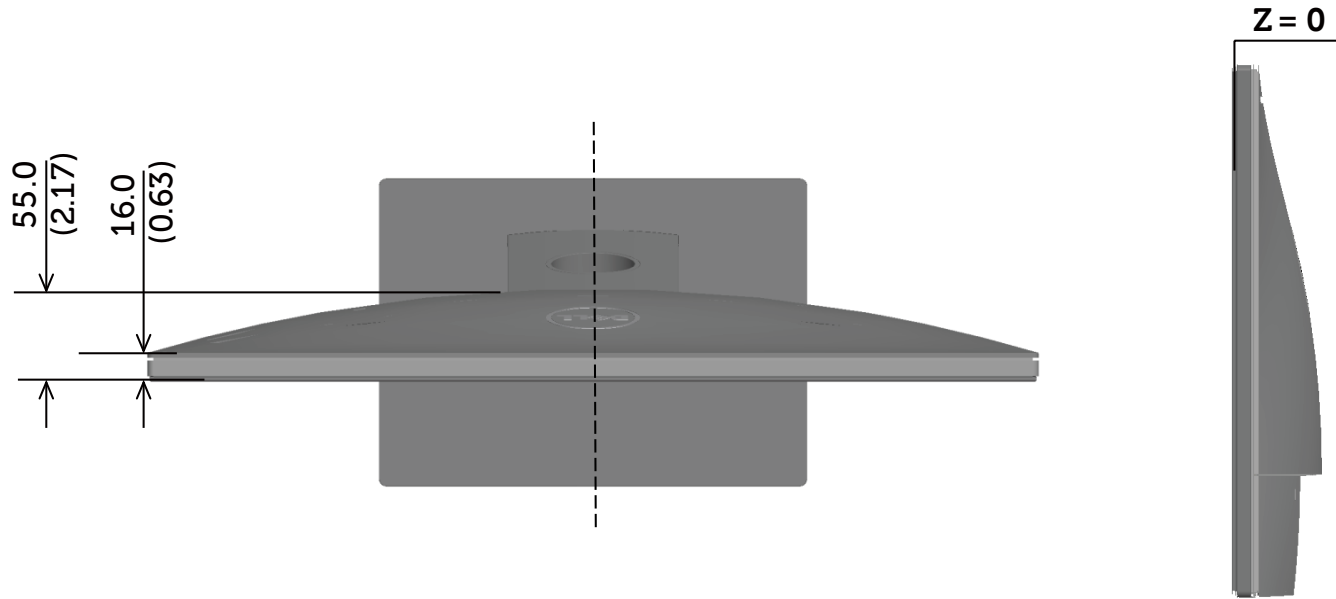

# SE2416H Outline Dimensions

Nominal Dimensions  
Unit: mm/(inch)

Back view of Monitor without stand